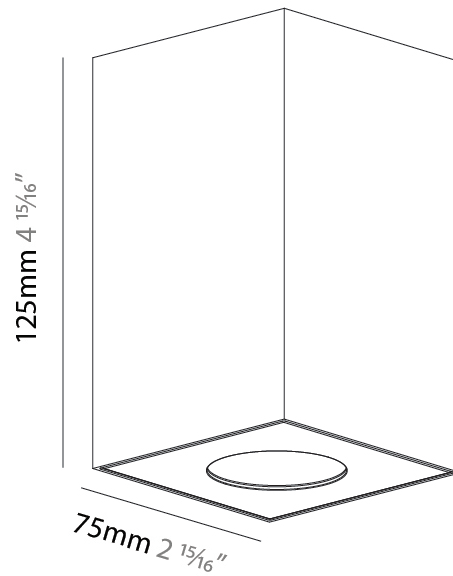

1. To build a product code in our configurator select the specify button on the base model # product page
2. To build a manual product code on this datasheet choose from the options listed below in blue font and add the suffix to the base model #

GENERAL

Series: Oiko Pro Square
Brand: Prolicht
Division: Architectural
Mounting Type: Surface
Mounting Location: Ceiling
Subcategory: Downlight

PHYSICAL

Shape: Square
Length (mm): 75
Length (in): 2 ¹⁵/₁₆
Width (mm): 75
Width (in): 2 ¹⁵/₁₆
Height (mm): 125
Height (in): 4 ¹⁵/₁₆
Light Distribution: Direct
Weight (kg): 0.628
Fixture Finish: SSR / BKV / CWI / CRY / HAB / UFT / ITA / RUA / FTG / MYG / LOD / PUS / FRO / FUP / KIA / POP / BLS / SPG / MEY / GOH / GUM / CHC / COM / ABZ / JAG / OBR / MOS / ROR
Fixture Material: Metal

ELECTRICAL

Lamp Type: LED (Zhaga Standard)
Input Wattage (W): 13.7
Dimming: Tri-Mode (Non-Dimming and Phase Dimming (120Vac only) and 0-10V Dimming)
Driver Included: No
Driver Location: Remote
Driver Type: Constant Current - Universal
Driver Class: Class 2
Input Voltage (V): 120 - 277
Constant Current (MA): 350

LED

Color Temperature (°K): 2700 / 3000 / 3500 / 4000
Max. Delivered Lumen (lm): 954 / 1028 / 1088 / 1091
Nominal Lumen (lm): 1246 / 1342 / 1396 / 1424
CRI: >90 CRI
Lamp Life (hrs): 50000

OPTICAL

Beam Angle: 14
Adjustability: Fixed

RATINGS AND CERTIFICATIONS

Certified By: Certified for North American Standards
IP rating: IP20