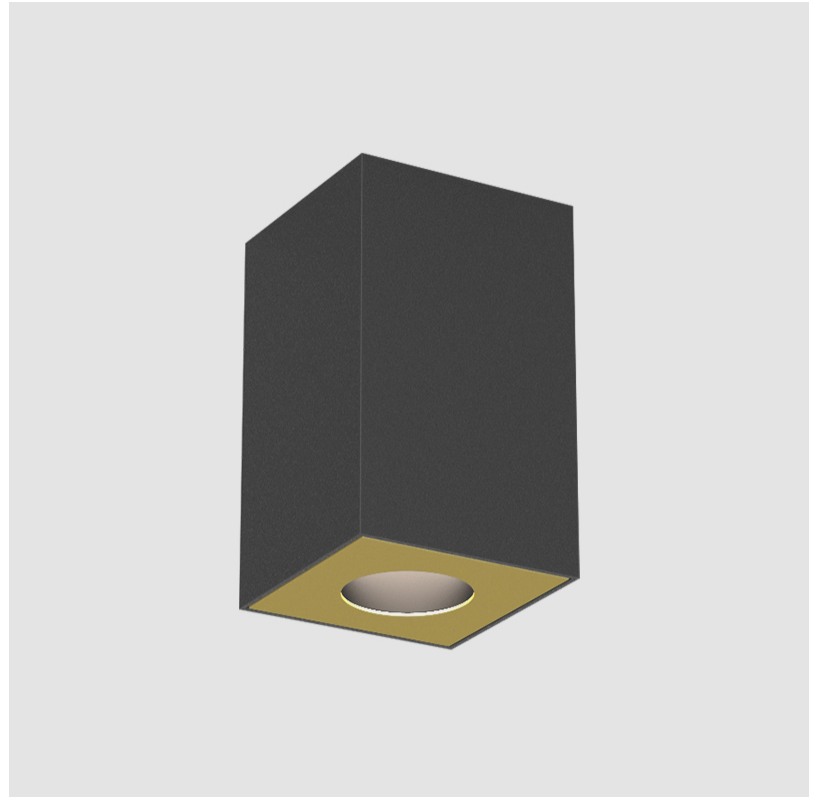

1. To build a product code in our configurator select the specify button on the base model # product page
2. To build a manual product code on this datasheet choose from the options listed below in blue font and add the suffix to the base model #

GENERAL

Series: Oiko Pro Square
Brand: Prolicht
Division: Architectural
Mounting Type: Surface
Mounting Location: Ceiling
Subcategory: Downlight

PHYSICAL

Shape: Square
Length (mm): 75
Length (in): 2 ¹⁵/₁₆
Width (mm): 75
Width (in): 2 ¹⁵/₁₆
Height (mm): 125
Height (in): 4 ¹⁵/₁₆
Light Distribution: Direct
Weight (kg): 0.628
Fixture Finish: SSR / BKV / CWI / CRY / HAB / UFT / ITA / RUA / FTG / MYG / LOD / PUS / FRO / FUP / KIA / POP / BLS / SPG / MEY / GOH / GUM / CHC / COM / ABZ / JAG / OBR / MOS / ROR
Fixture Material: Metal

ELECTRICAL

Lamp Type: LED (Zhaga Standard)
Input Wattage (W): 13.7
Dimming: Tri-Mode (Non-Dimming and Phase Dimming (120Vac only) and 0-10V Dimming)
Driver Included: No
Driver Location: Remote
Driver Type: Constant Current - Universal
Driver Class: Class 2
Input Voltage (V): 120 - 277
Constant Current (MA): 350

LED

Color Temperature (°K): 2700 / 3000 / 3500 / 4000
Max. Delivered Lumen (lm): 954 / 1028 / 1088 / 1091
Nominal Lumen (lm): 1246 / 1342 / 1396 / 1424
CRI: >90 CRI
Lamp Life (hrs): 50000

OPTICAL

Beam Angle: 14
Adjustability: Fixed

RATINGS AND CERTIFICATIONS

Certified By: Certified for North American Standards
IP rating: IP20