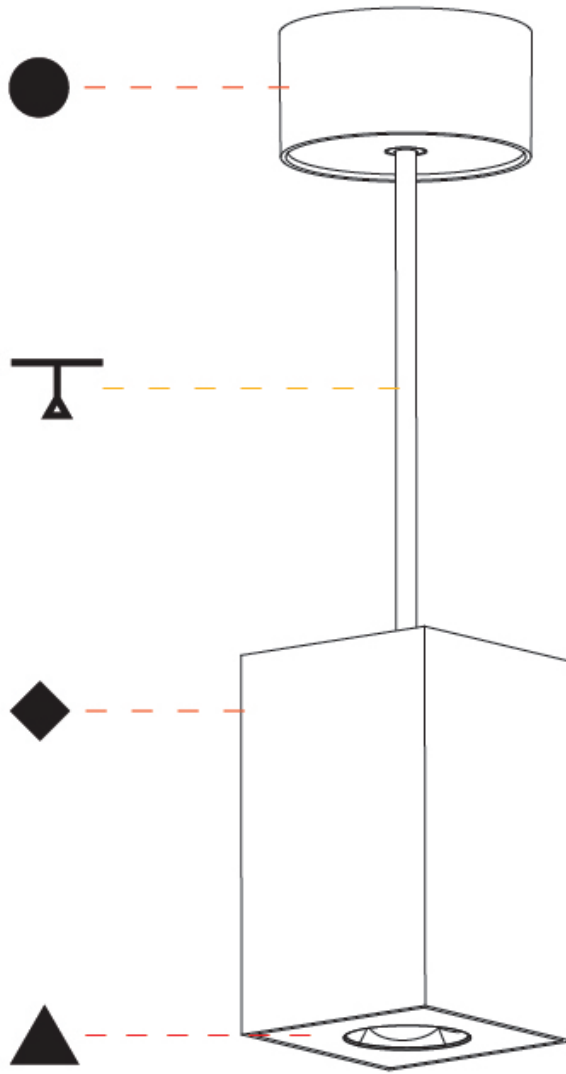

OIKO PRO SQUARE SUSPENSION

A300397-

PROJECT

TYPE

SPECIFIER

QUANTITY

DATE

A