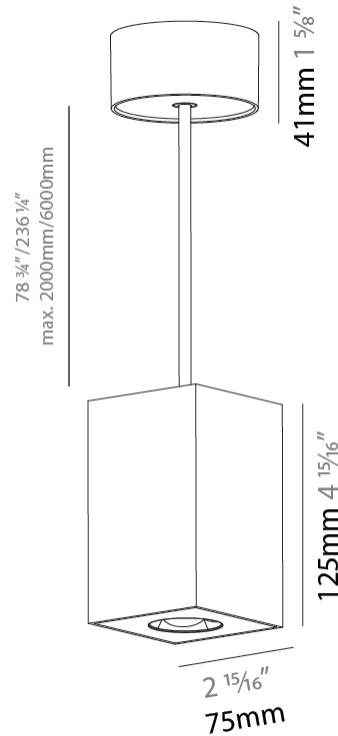

GENERAL

Series: Oiko Pro Square
Brand: Prolicht
Division: Architectural
Mounting Type: Suspension
Mounting Location: Ceiling
Subcategory: Pendant

PHYSICAL

Shape: Square
Length (mm): 75
Length (in): 2 ¹⁵/₁₆
Width (mm): 75
Width (in): 2 ¹⁵/₁₆
Height (mm): 125
Height (in): 4 ¹⁵/₁₆
Light Distribution: Direct
Weight (kg): 0.769

Fixture Finish: SSR / BKV / CWI / CRY / HAB / UFT / ITA / RUA / FTG / MYG / LOD / PUS / FRO / FUP / KIA / POP / BLS / SPG / MEY / GOH / GUM / CHC / COM / ABZ / JAG / OBR / MOS / ROR

Fixture Material: Metal
Cable Details: 2,000mm / 6,000mm Cable - Options : Transparent, Black, White, Red, Orange

ELECTRICAL

Lamp Type: LED (Zhaga Standard)
Input Wattage (W): 12.9
Dimming: Tri-Mode (Non-Dimming and Phase Dimming (120Vac only) and 0-10V Dimming)
Driver Included: No
Driver Location: Remote
Driver Type: Constant Current - Universal
Driver Class: Class 2
Input Voltage (V): 120 - 277
Constant Current (MA): 350

LED

Color Temperature (°K): 2700 / 3000 / 3500 / 4000
Max. Delivered Lumen (lm): 1218 / 1214 / 1272 / 1283
Nominal Lumen (lm): 1473 / 1468 / 1538 / 1552
CRI: >90 CRI
Lamp Life (hrs): 50000

OPTICAL

Reflector°: 34
Adjustability: Fixed

RATINGS AND CERTIFICATIONS

Certified By: Certified for North American Standards
IP rating: IP20