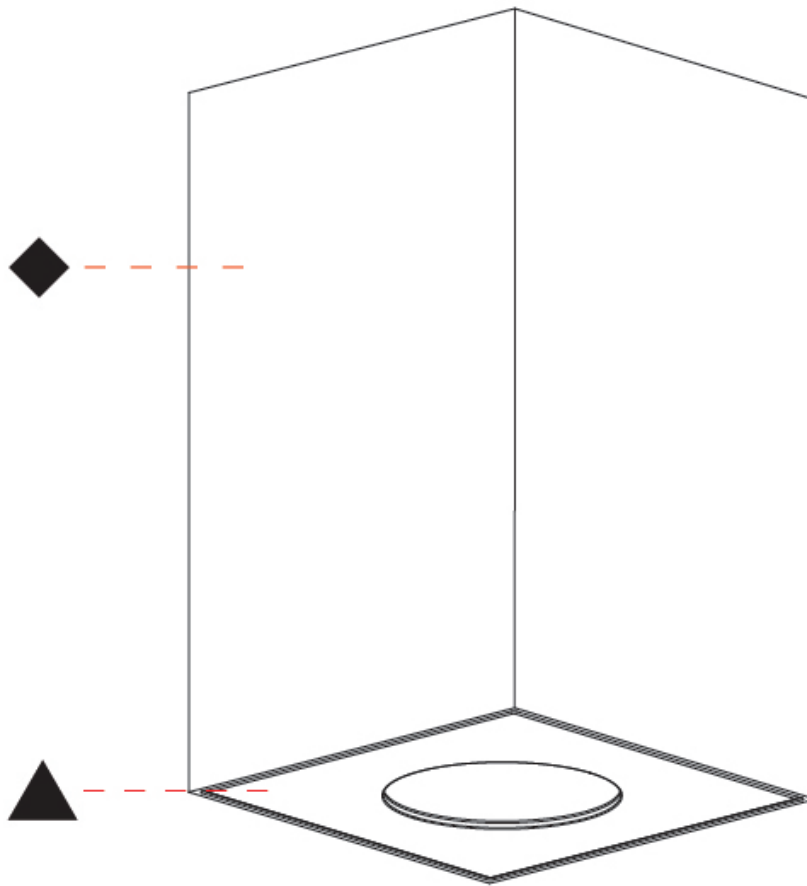

OIKO PRO SQUARE SURFACE

A3D235-

PROJECT _____

TYPE _____

SPECIFIER _____

QUANTITY _____

DATE _____